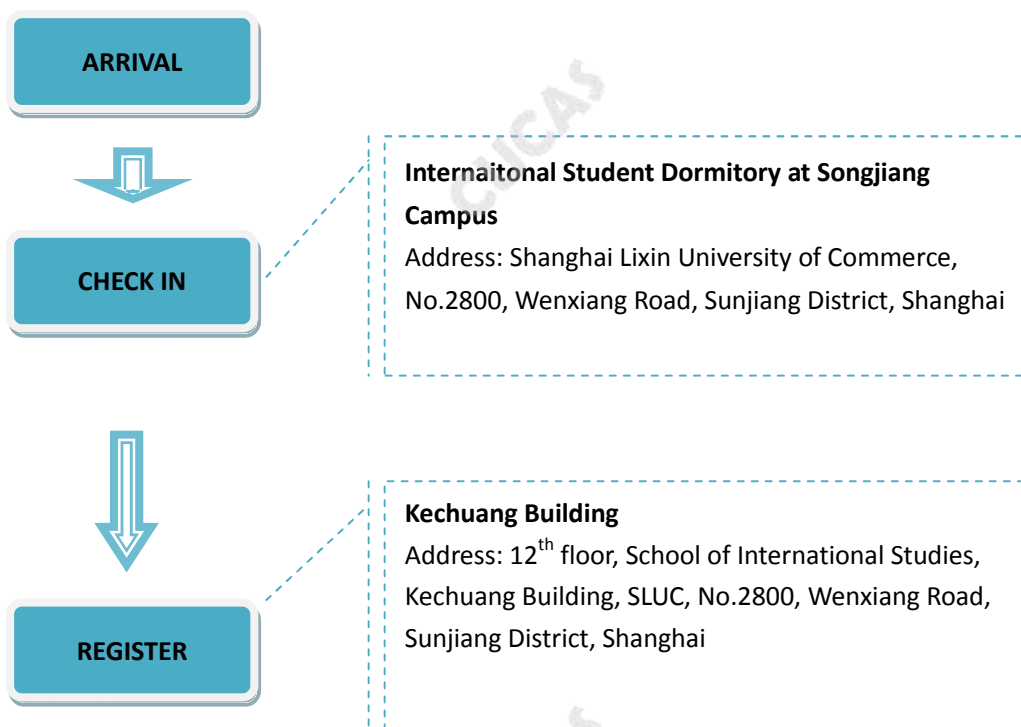

Shanghai Lixin University of Commerce

■ CHECK IN INFORMATION

DATE/PERIOD: **Registration dates indicated on the admission notice**

Check in before the registration date/period? - **Allowed**

- 24 hrs on duty? - **Yes**

■ AFTER ARRIVAL

■ HOTELS AROUND THE CAMPUS

eLong.com—the biggest online hotel booking website in China

English service is available.

■ OTHER REMINDERS

Temporary Residence

Students live off campus must get a Registration Form of Temporary Residence within 24 hours at the local police station, but if you settle down in a hotel, you don't have to do so.